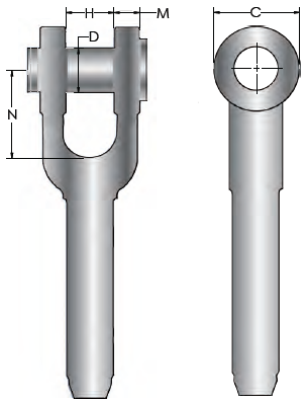

PRODUCT CATALOG

Open Swaged Sockets

- ▶ Mechanically swaged fittings
- ▶ High pressure presses
- ▶ Precision dies
- ▶ [View Specifications Chart](#)

In mechanically swaged fittings, high pressure presses and precision dies cause the metal of the socket to flow around the wires and strands to result in optimum compactness and strength with minimum weight.